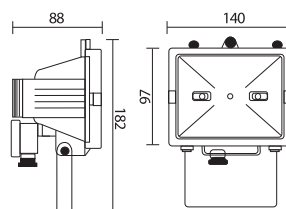

Applications:

Residential Areas:
decoration and highlight in building facades

Large Areas:
pathways, bridges, garden, parks, lawns, parking grounds, machine rooms, stores, billboards, sport grounds, common areas

SH-150