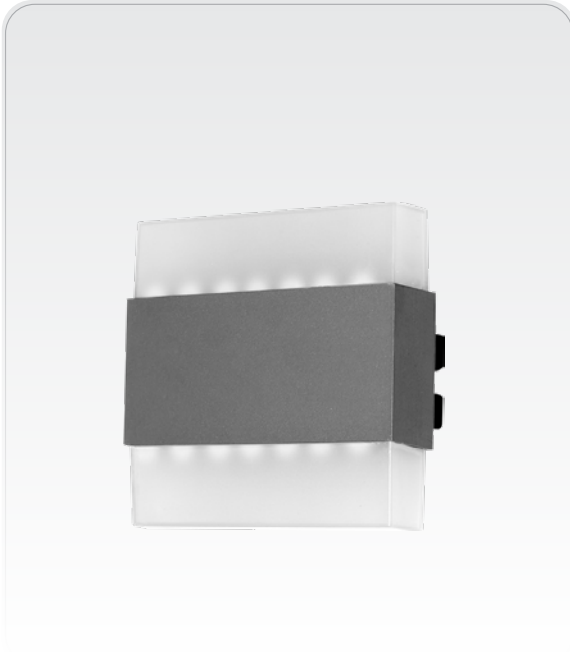

**SH-8093**

Production Code	SH-8093
Voltage	220V
Watt	7W
Lamp	3528SMD
Material	Aluminum
LED Color	WW- DL
Body Color	White, Gray, Black
IP	65

**Applications:**

**Residential Areas:**

paths, private areas, external walls, pedestrian paths, Pathways, perimeter walls, tunnel, mine

**Amenity Lighting:**

gardens, green areas, parks, promenades