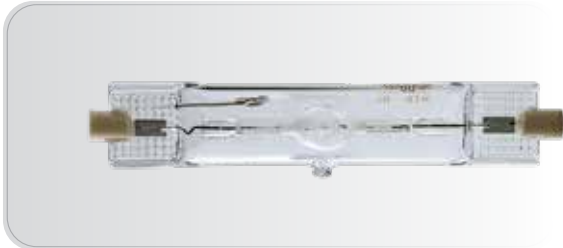

## Double Ended Lamp

### MH-150

Production Code	MH-150
Voltage	220V
Watt	150W
Base	RX7s
CRI	65
Lumen	10000Lm
Life Span	8000hrs