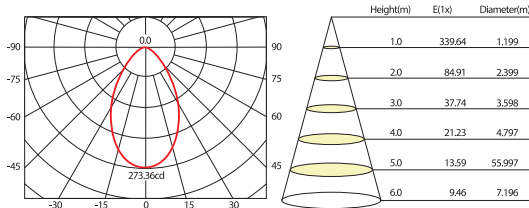

**SH-4016-7W**

Production Code	SH-4016-7W
LED	Samsung
Voltage	220-240V
Watt	7W
Lifespan	40000 hrs
CCT	3000K/6000K
Beam Angle	70°
CRI	Ra>80
Lumen	490Lm/530Lm
Material	Aluminum
Body Color	White, Black

**Applications:**